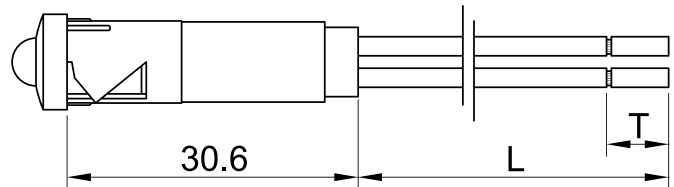

**SLIM S.r.l.**

Via dei Tigli, 14/16 (Z.I.)  
20853 - Biassono (Monza Brianza) - Italy  
[commerciale@slim.it](mailto:commerciale@slim.it)  
[www.slim.it](http://www.slim.it)

CODE: **LD/09**

LED Light indicator with front panel's connection

The color of the LED light is identified by the cable's color

AC/DC working without the need of any polarization of the signal

Lamps	LED
Working Voltage	2V • 6V • 12V • 24V • 48V • 110V • 250V • 400V
Working temperature	90°C Max • 120°C Max
Hole diameter	9mm
Recommended thickness panel	from 0,5mm to 5mm
Method of connection to the panel	self-locking
Type of connection	pvc cable • silicone cable • silicone-glass cable
Wire ends	on request
Type of connection	09/01
Color's lens	Black or chromium plated lens