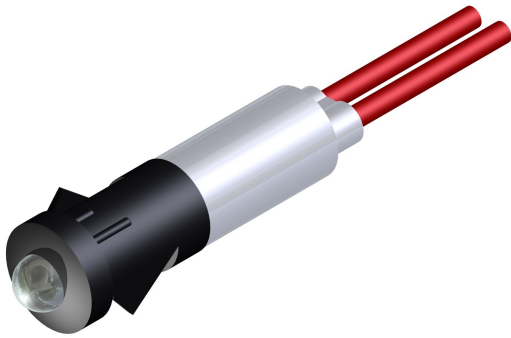

**SLIM S.r.l.**

Via dei Tigli, 14/16 (Z.I.)  
20853 - Biassono (Monza Brianza) - Italy  
[commerciale@slim.it](mailto:commerciale@slim.it)  
[www.slim.it](http://www.slim.it)

CODE: **LD/09**

LED Light indicator with front panel's connection

The color of the LED light is identified by the cable's color

AC/DC working without the need of any polarization of the signal

Lamps	LED
Working Voltage	2V • 6V • 12V • 24V • 48V • 110V • 250V • 400V
Working temperature	90°C Max • 120°C Max
Hole diameter	9mm
Recommended thickness panel	from 0,5mm to 5mm
Method of connection to the panel	self-locking
Type of connection	pvc cable • silicone cable • silicone-glass cable
Wire ends	on request
Type of connection	09/01
Color's lens	Black or chromium plated lens