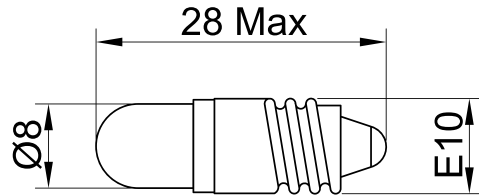

**SLIM S.r.l.**

Via dei Tigli, 14/16 (Z.I.)  
20853 - Biassono (Monza Brianza) - Italy  
[commerciale@slim.it](mailto:commerciale@slim.it)  
[www.slim.it](http://www.slim.it)

CODE: **LD/E10**

LED light indicator with E10 connection

The color of the LED light is identified by the ring's color settled around the LED

AC/DC working without the need of any polarization of the signal

Lamps	LED
Working Voltage	2V • 6V • 12V • 24V • 48V • 110V • 250V • 400V
Working temperature	120°C Max
Type of connection	E10 shell ring