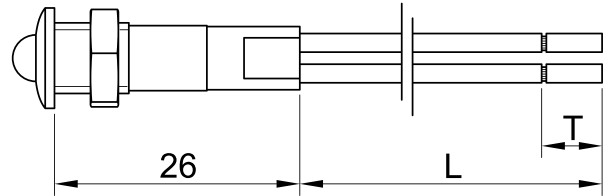

SLIM S.r.l.

Via dei Tigli, 14/16 (Z.I.)
20853 - Biassono (Monza Brianza) - Italy
commerciale@slim.it
www.slim.it

CODE: **LD/08**

LED Light indicator with front panel's connection

The color of the LED light is identified by the color's cable

AC/DC working without the need of any polarization of the signal

It can be supplied with mounted or separated nut

Lamps	LED
Working Voltage	2V • 6V • 12V • 24V • 48V • 110V • 250V • 400V
Working temperature	90°C Max • 120°C Max
Hole diameter	8mm
Recommended thickness panel	from 0,5mm to 5mm
Method of connection to the panel	with nut
Type of connection	pvc cable • silicone cable • silicone-glass cable
Wire ends	on request
Type of lens	08/01
Color's lens	Black or chromium plated lens