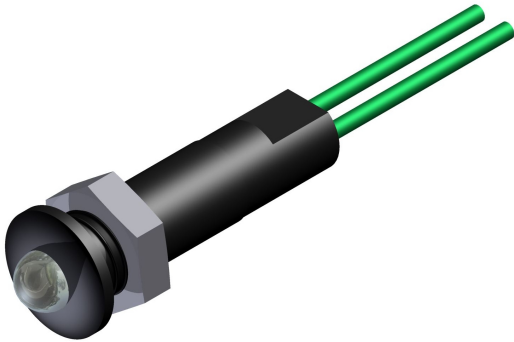

SLIM S.r.l.

Via dei Tigli, 14/16 (Z.I.)
20853 - Biassono (Monza Brianza) - Italy
commerciale@slim.it
www.slim.it

CODE: **LD/08**

LED Light indicator with front panel's connection

The color of the LED light is identified by the color's cable

AC/DC working without the need of any polarization of the signal

It can be supplied with mounted or separated nut

Lamps	LED
Working Voltage	2V • 6V • 12V • 24V • 48V • 110V • 250V • 400V
Working temperature	90°C Max • 120°C Max
Hole diameter	8mm
Recommended thickness panel	from 0,5mm to 5mm
Method of connection to the panel	with nut
Type of connection	pvc cable • silicone cable • silicone-glass cable
Wire ends	on request
Type of lens	08/01
Color's lens	Black or chromium plated lens