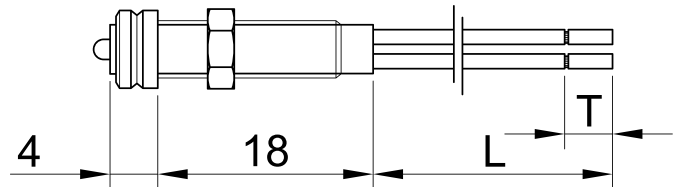

SLIM S.r.l.

Via dei Tigli, 14/16 (Z.I.)
20853 - Biassono (Monza Brianza) - Italy
commerciale@slim.it
www.slim.it

CODE: **LD/06**

LED light indicator with front panel's connection

The color of the LED light is identified by the ring's color settled around the LED

AC/DC working with polarized signal

It can be supplied with mounted or separated nut

Lamps	LED
Working Voltage	2V • 6V • 12V • 24V • 48V • 110V • 250V • 400V
Working temperature	90°C Max • 120°C Max
Hole diameter	6mm
Recommended thickness panel	from 0,5mm to 5mm
Method of connection to the panel	with nut
Type of connection	pvc cable • silicone cable • silicone-glass cable
Wire ends	on request