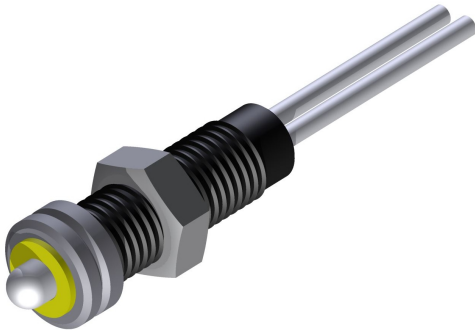

SLIM S.r.l.

Via dei Tigli, 14/16 (Z.I.)
20853 - Biassono (Monza Brianza) - Italy
commerciale@slim.it
www.slim.it

CODE: **LD/06**

LED light indicator with front panel's connection

The color of the LED light is identified by the ring's color settled around the LED

AC/DC working with polarized signal

It can be supplied with mounted or separated nut

Lamps	LED
Working Voltage	2V • 6V • 12V • 24V • 48V • 110V • 250V • 400V
Working temperature	90°C Max • 120°C Max
Hole diameter	6mm
Recommended thickness panel	from 0,5mm to 5mm
Method of connection to the panel	with nut
Type of connection	pvc cable • silicone cable • silicone-glass cable
Wire ends	on request